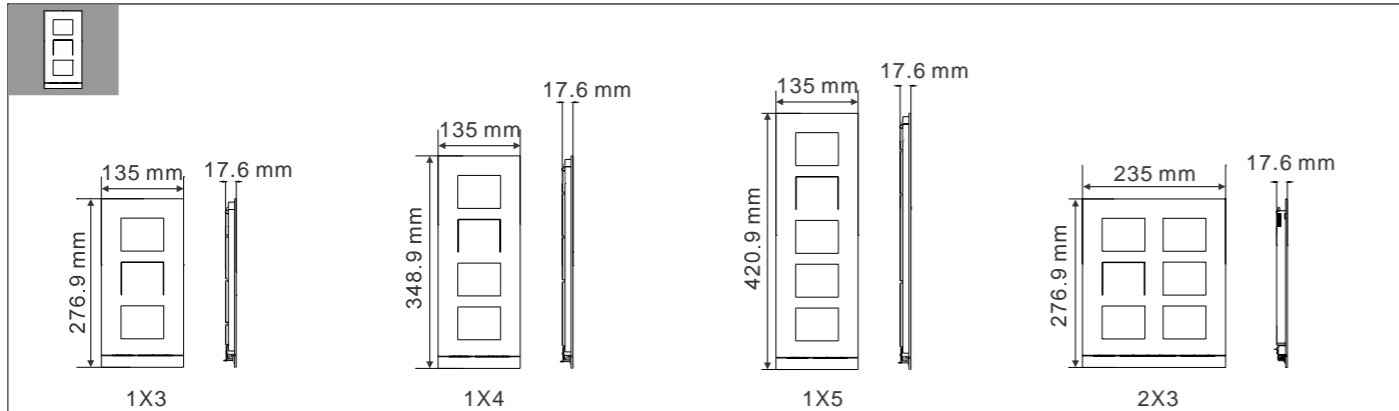

H8138.-	H8538.M-S	H8138.DP	
5138.SP.	5138.RP.	5138.K.-	5138.CR
4138.CF.-	4138.S.-	4138.F.-	4138.PB

mm x mm

Mounting screw x 4
Screw shaft: Ø4
Screw length: ≥ 25 mm