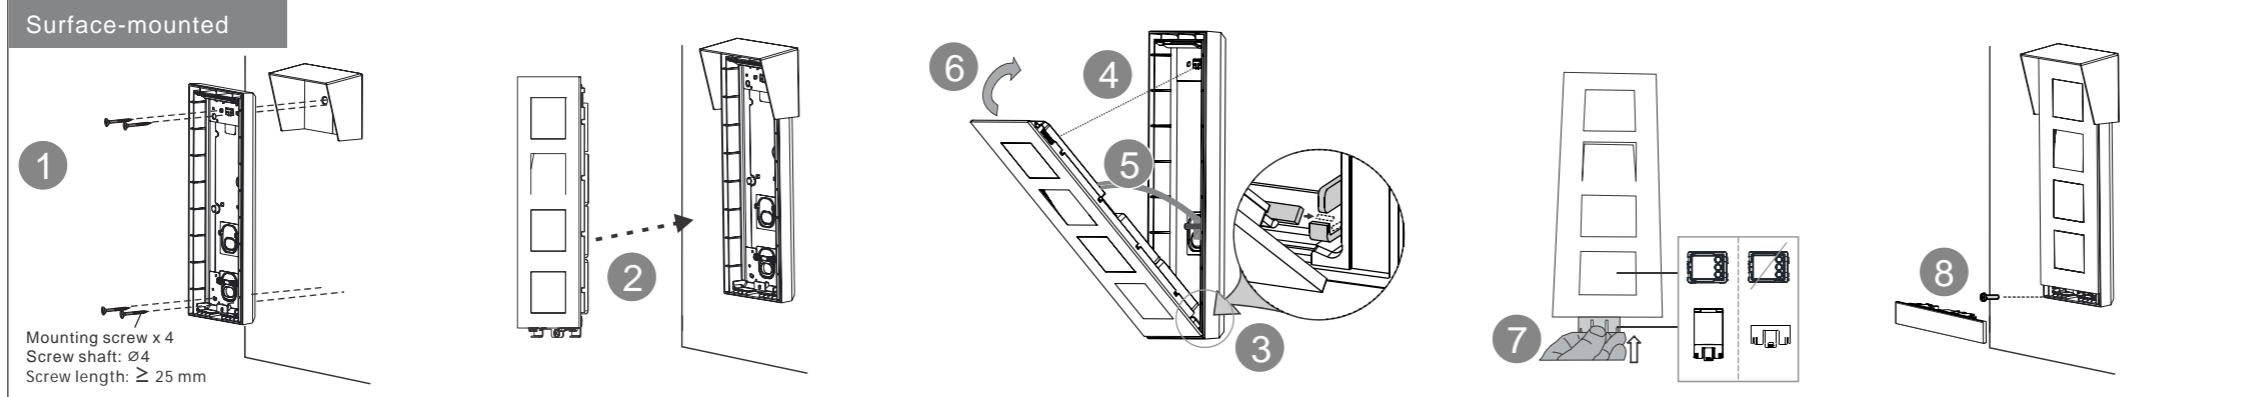

H8138.-	H8538.M-S	H8138.DP	
5138.SP.	5138.RP.	5138.K.-	5138.CR
4138.CF.-	4138.S.-	4138.F.-	4138.PB

mm x mm

Mounting screw x 4
Screw shaft: Ø4
Screw length: ≥ 25 mm