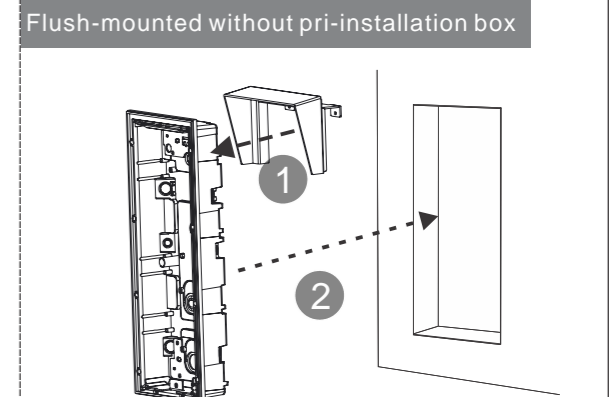

H8138.-	H8538.M-S	H8138.DP	
5138.SP.	5138.RP.	5138.K.-	5138.CR
4138.CF.-	4138.S.-	4138.F.-	4138.PB

mm x mm

Mounting screw x 4
Screw shaft: Ø4
Screw length: ≥ 25 mm