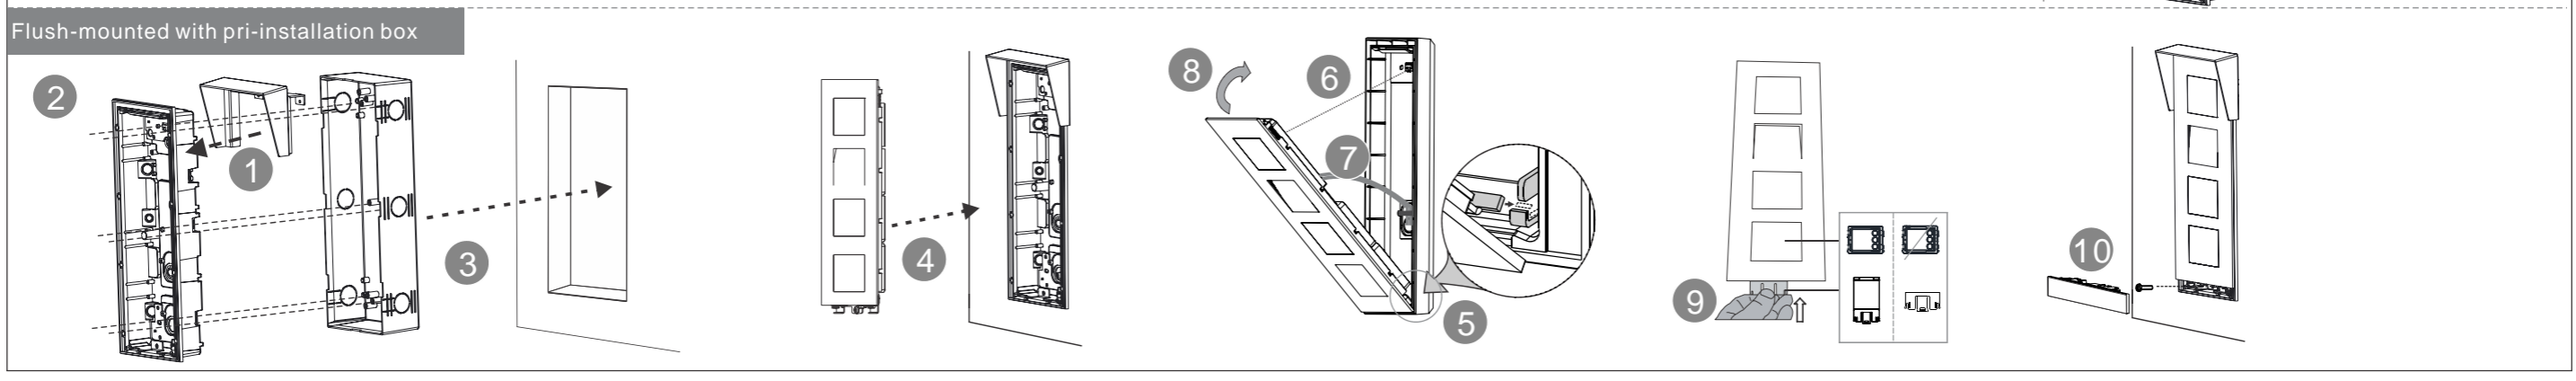

H8138.-	H8538.M-S	H8138.DP	
5138.SP.	5138.RP.	5138.K.-	5138.CR
4138.CF.-	4138.S.-	4138.F.-	4138.PB

mm x mm

Mounting screw x 4
Screw shaft: Ø4
Screw length: ≥ 25 mm