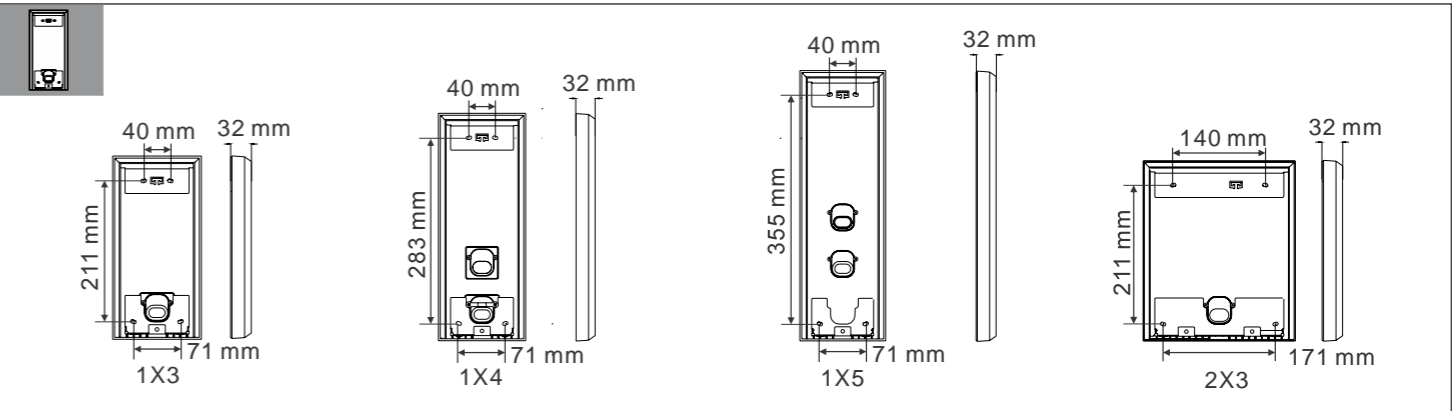

H8138.-	H8538.M-S	H8138.DP	
5138.SP.	5138.RP.	5138.K.-	5138.CR
4138.CF.-	4138.S.-	4138.F.-	4138.PB

mm x mm

Mounting screw x 4
Screw shaft: Ø4
Screw length: ≥ 25 mm