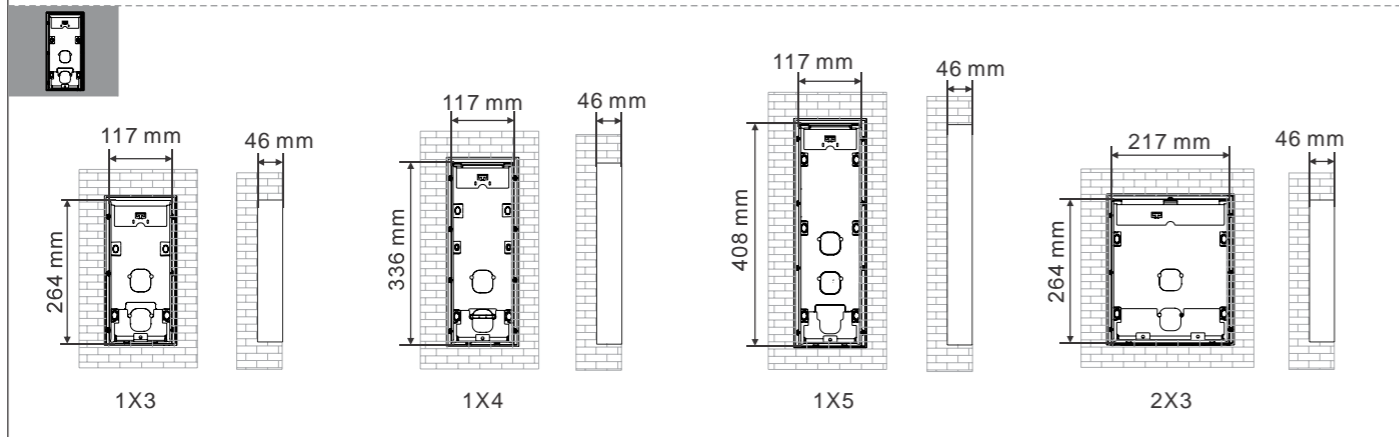

H8138.-	H8538.M-S	H8138.DP	
5138.SP.	5138.RP.	5138.K.-	5138.CR
4138.CF.-	4138.S.-	4138.F.-	4138.PB

mm x mm

Mounting screw x 4
Screw shaft: Ø4
Screw length: ≥ 25 mm