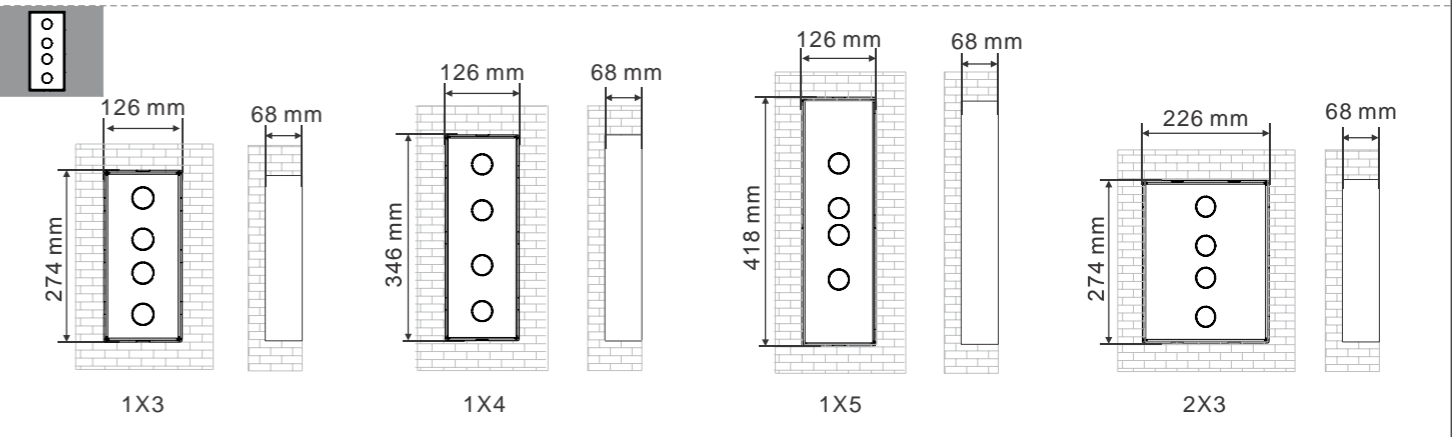

H8138.-	H8538.M-S	H8138.DP	
5138.SP.	5138.RP.	5138.K.-	5138.CR
4138.CF.-	4138.S.-	4138.F.-	4138.PB

mm x mm

Mounting screw x 4
Screw shaft: Ø4
Screw length: ≥ 25 mm