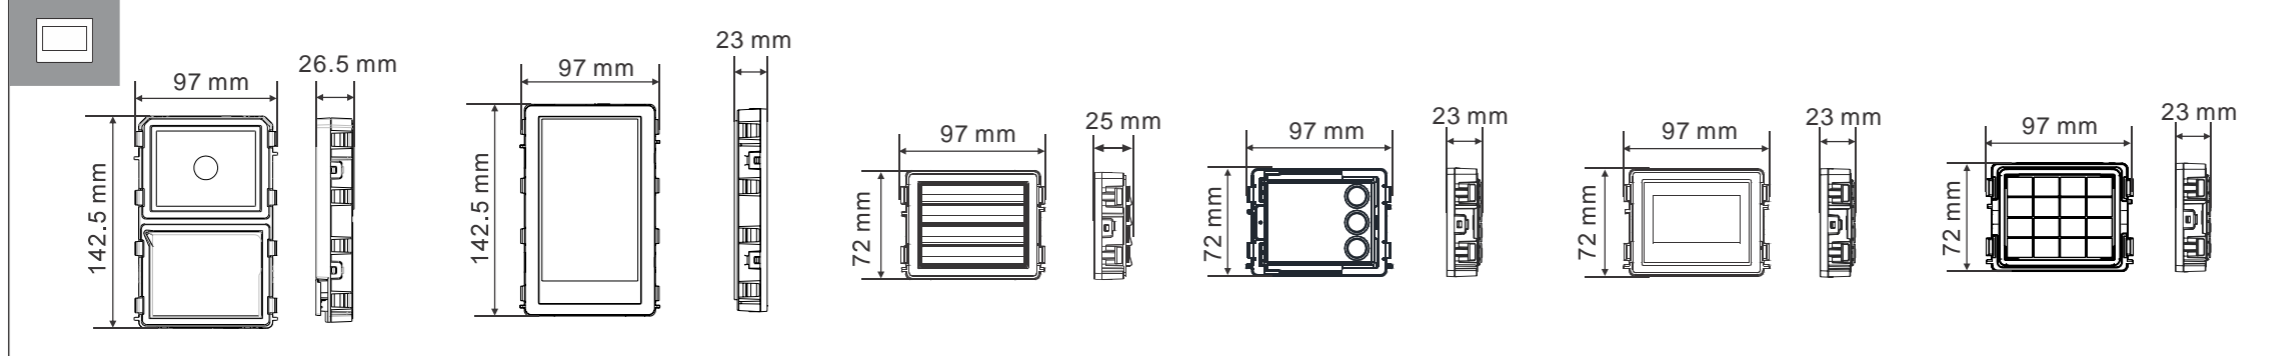

H8138.-	H8538.M-S	H8138.DP	
5138.SP.	5138.RP.	5138.K.-	5138.CR
4138.CF.-	4138.S.-	4138.F.-	4138.PB

mm x mm

Mounting screw x 4
Screw shaft: Ø4
Screw length: ≥ 25 mm