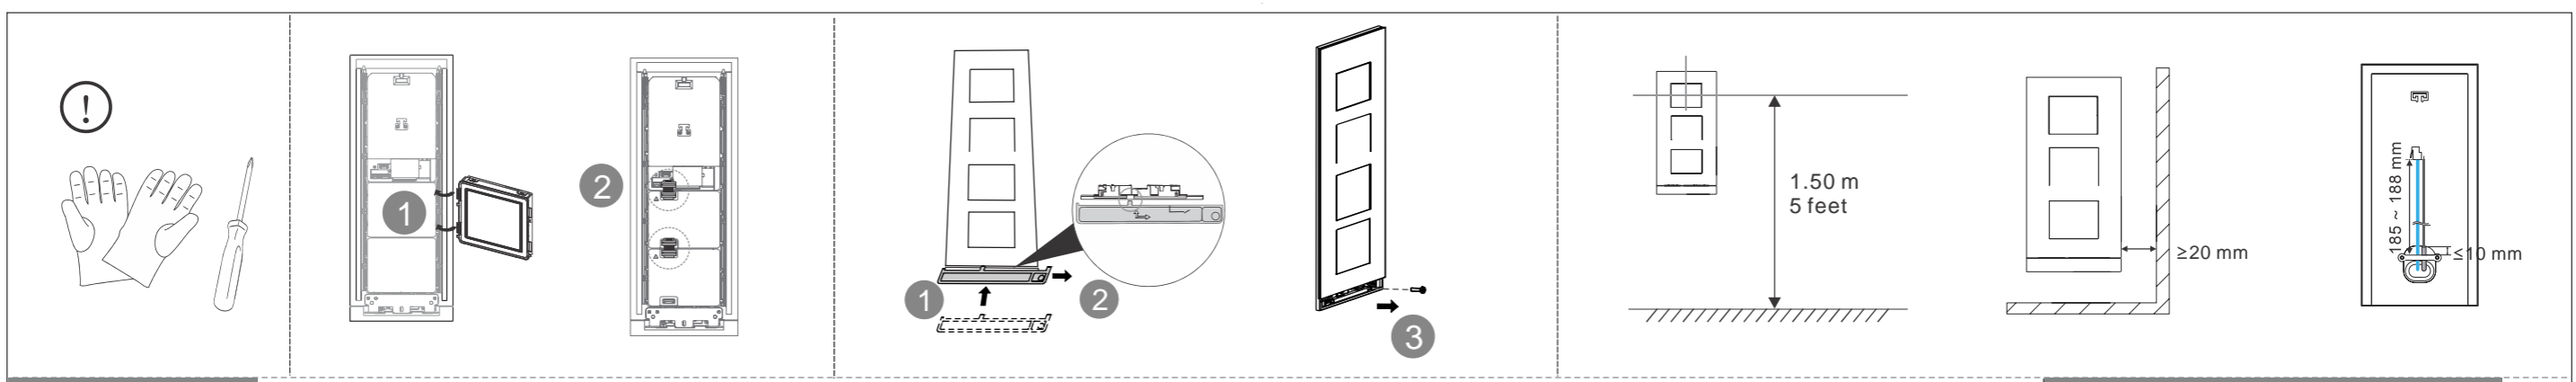

H8138.-	H8538.M-S	H8138.DP	
5138.SP.	5138.RP.	5138.K.-	5138.CR
4138.CF.-	4138.S.-	4138.F.-	4138.PB

mm x mm

Mounting screw x 4
Screw shaft: Ø4
Screw length: ≥ 25 mm